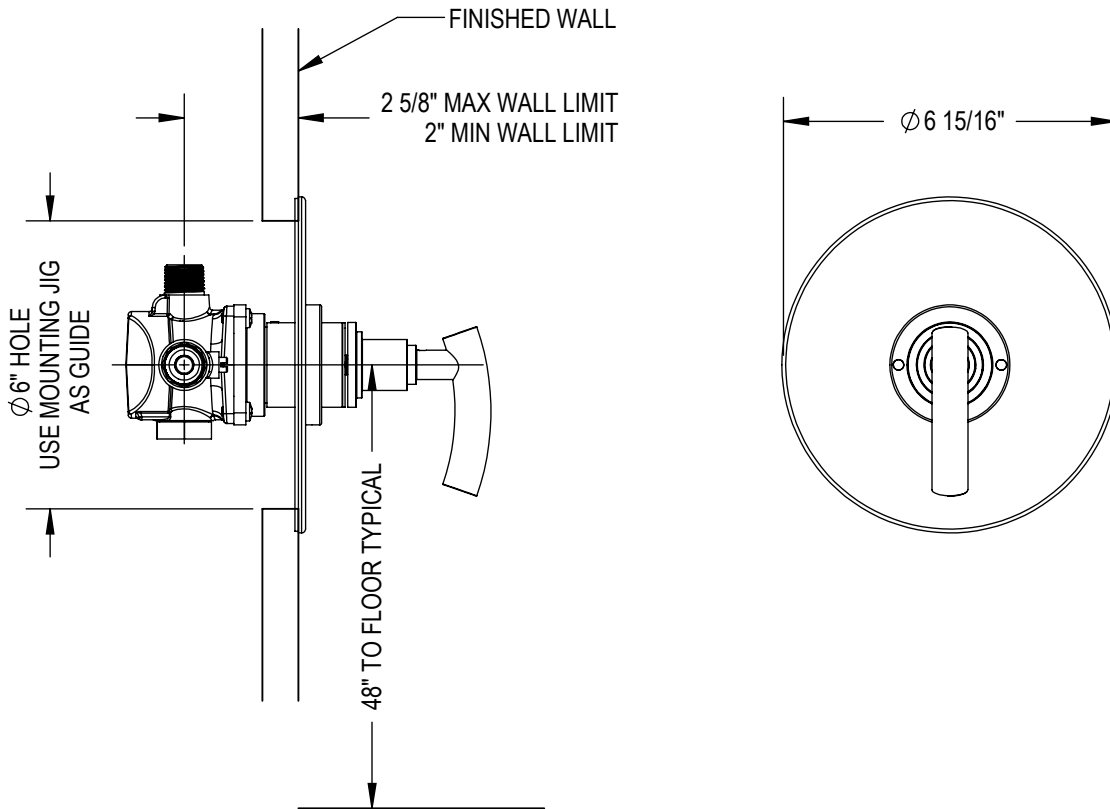

Features

- Brass construction with choice of 21 finishes
- Single Handle Control cycles from Cold to Hot
- High temperature Limit Stop
- 20 psi minimum operating pressure, 125psi maximum

Order Matrix

Model	Main/Accent Finish
4YRBHOL or R	AB - Antique Brass
	ABM - Antique Brass Matt
	AC - Antique Copper
	ACM - Antique Copper Matt
	BB - Bright Brass
	CH - Chrome
	GD - Gold
	OB - Oil Rubbed Bronze
	PN - Polished Nickel
	SB - Satin Brass
	SC - Satin Chrome
	SN - Satin Nickel
	TB - Tuscan Brass
	AQ - Aqua
	BD - Bordeaux
	BK - Black
	MB - Matte Black
	MW - Matte White
	NC - Natural Cream
	RD - Red
	VH - White

H2O

Valve Only Pressure Balance with Stops
Model: 4YRBHOL or R XX-XX

Critical Dimensions

TEL: 905-851-6781
FAX: 905-851-8031
TOLL FREE: 800-461-5901

THE **Rubinet** FAUCET COMPANY

www.rubinet.com